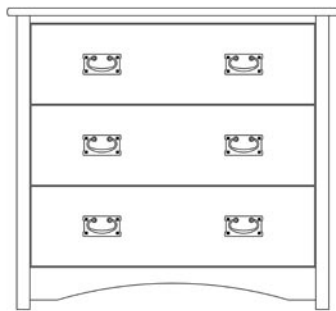

SC-008-MWC-MBC-RT
TV Chest VQ Mini-bar space behind door.
56W x 24D x 44H

SC-009-C-DVD
4-Drawer TV Chest
33W x 20D x 45H

SC-008-C
3-Drawer Chest
33W x 20D x 30H

SC-008-C-DVD
3-Drawer Chest
33W x 20D x 38H