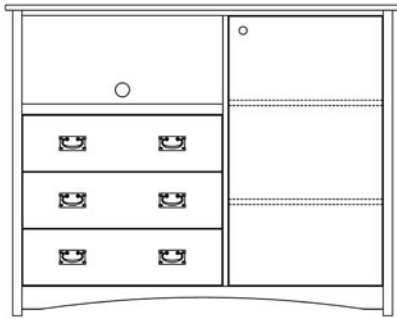

SCOTT'S CREEK

SC-008-C-D-RT
TV Chest TLF Shelves behind door.
56W x 24D x 44H