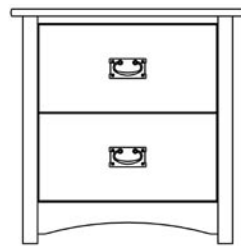

SC-002-C-18
2-Drawer Nightstand
18W x 18D x 24H

SC-002-C-20
2-Drawer Nightstand
20W x 18D x 24H

SC-002-C-24
2-Drawer Nightstand
24W x 18D x 24H