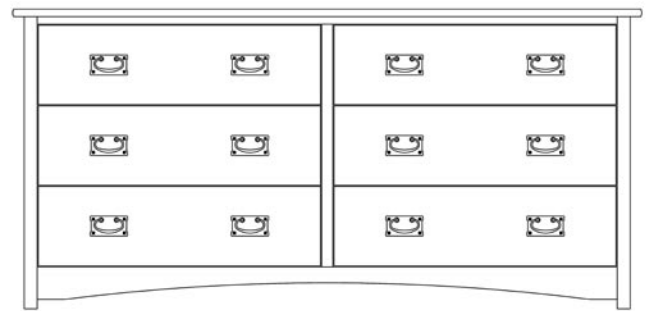

SC-008-MWC-MBC-RT
TV Chest VQ Mini-bar space behind door.
56W x 24D x 44H

SC-009-C-DVD
4-Drawer TV Chest
33W x 20D x 45H

SC-008-C
3-Drawer Chest
33W x 20D x 30H

SC-008-C-DVD
3-Drawer Chest
33W x 20D x 38H