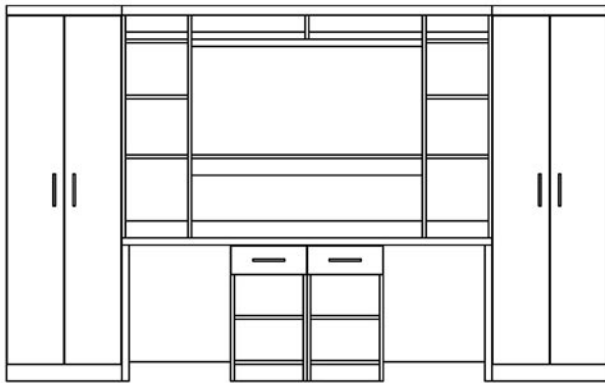

A-WU-102

Wall Unit
137W x 24D x 78H

A-WU-102-B

Desk
77W x 24D x 30H

A-WU-102-D

Cabinet
16W x 24D x 29H

A-WU-102-A

Wardrobe
30W x 24D x 78H

A-WU-102-C

Bridge
77W x 24D x 48H