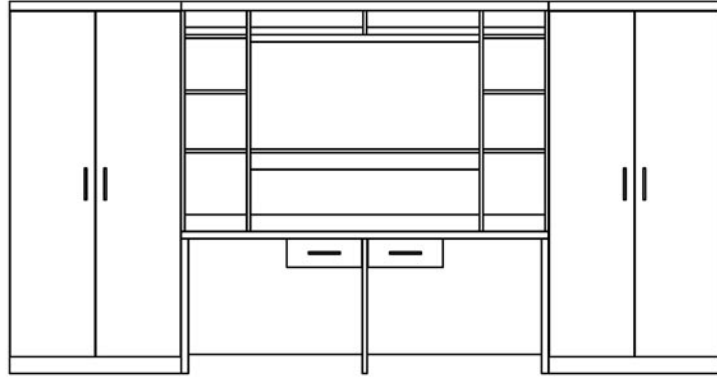

A-WU-103

Wall Unit
149W x 24D x 78H

A-WU-103-B

Desk
77W x 24D x 30H

A-WU-103-A

Wardrobe
36W x 24D x 78H

A-WU-103-C

Bridge
77W x 24D x 48H