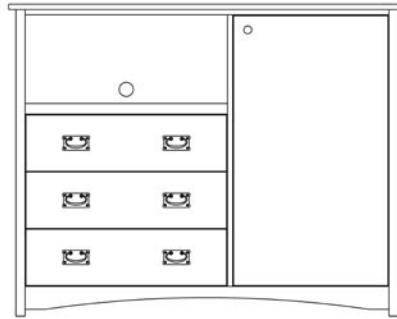

SC-008-MWC-MBC-RT
TV Chest VQ Mini-bar space behind door.
56W x 24D x 44H

SC-009-C-DVD
4-Drawer TV Chest
33W x 20D x 45H

SC-008-C
3-Drawer Chest
33W x 20D x 30H

SC-008-C-DVD
3-Drawer Chest
33W x 20D x 38H