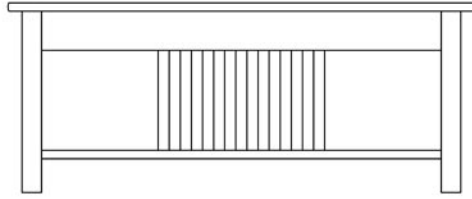

SC-288-MO

Coffee Table
42W x 22D x 17H