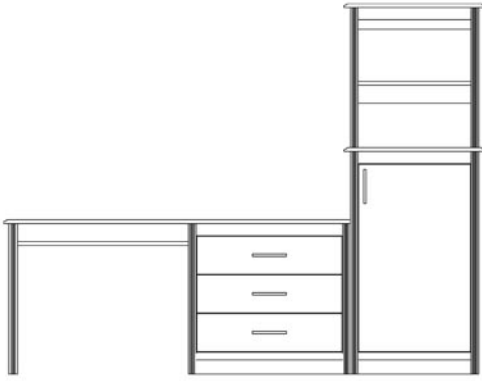

1-Drawer Nightstand

2-Drawer Nightstand

End Table

(images for reference only)

SCOTTS CREEK

A-DCMB-100

Desk/Chest/Refrigerator
Cabinet w/Bookcase
94W x 24D x 72H

A-DCMB-100-B

Refrigerator Cabinet
27W x 24D x 44H

A-DCMB-100-A

Desk/Chest
66W x 20D x 30H

A-DCMB-100-C

Bookcase
27W x 12D x 28H

A-WU-103

Wall Unit
149W x 24D x 78H

A-WU-103-B