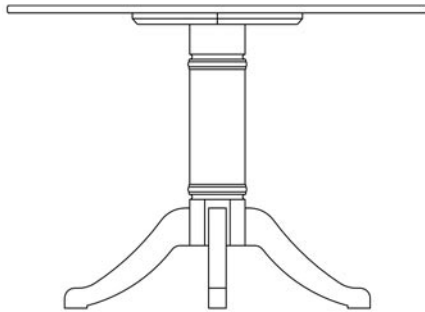

SCOTTS CREEK

SC-277-MO

End Table
22W x 26D x 24H

SC-288-MO

Coffee Table
42W x 22D x 17H

SC-026-MO

1-Drawer Desk
42W x 22D x 30H

SC-076-MO-GT

Round Dining Table
30DIA x 30H

SC-080-MO-4-DL

Drop-Leaf Dining Table
42 DIA x 30H

SC-277-MO-R

Round Night Table with shelf
18 DIA x 24H

SC-090-C

Suites Dining Table
72W x 36D x 30H

SC-080-MO-4