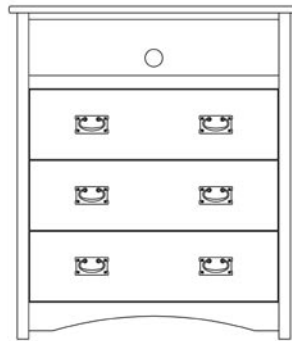

SC-008-MWC-MBC-RT
TV Chest VQ Mini-bar space behind door.
56W x 24D x 44H

SC-009-C-DVD
4-Drawer TV Chest
33W x 20D x 45H

SC-008-C
3-Drawer Chest
33W x 20D x 30H

SC-008-C-DVD
3-Drawer Chest
33W x 20D x 38H