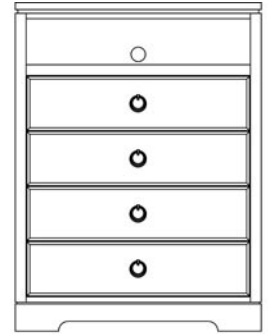

WOODROW

W-008-C-D-RT
TV Chest TLF Shelves behind door.
56-3/4W x 24D x 44H

W-008-MWC-MBC-RT
TV Chest VQ Mini-bar space behind door.
56-3/4W x 24D x 44H

W-009-C-DVD
4-Drawer TV Chest
34W x 20D x 45H

W-008-C
3-Drawer Chest
34W x 20D x 30H