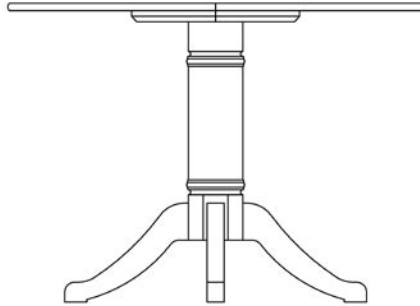

Nightstand/Chest

End Table

(images for reference only)

WOODROW

W-277-MO
End Table
22W x 26D x 24H

W-288-MO
Coffee Table
42W x 22D x 17H

W-026-MO
1-Drawer Desk
42W x 22D x 30H

W-076-MO-GT
Round Dining Table
30DIA x 30H

W-080-MO-4-DL
Drop-Leaf Dining Table
42 DIA x 30H

W-277-MO-R
Round Night Table with shelf
18 DIA x 24H

W-090-C
Suites Dining Table
72W x 36D x 30H

W-080-MO-4
Dining Table
42W x 36D x 30H
W-090-MO-6
Dining Table
60W x 36D x 30H