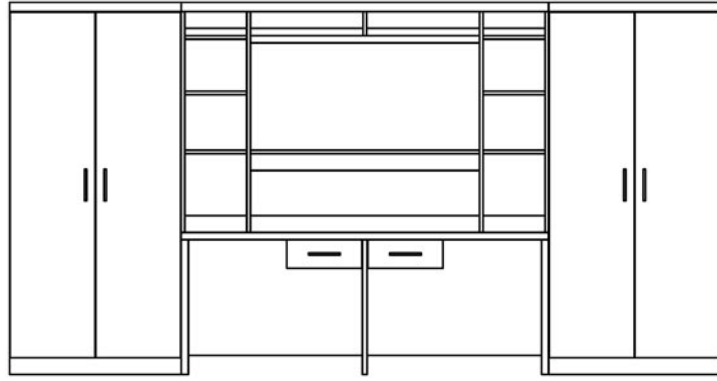

A-DCMB-100

Desk/Chest/Refrigerator
Cabinet w/Bookcase
94W x 24D x 72H

A-DCMB-100-B

Refrigerator Cabinet
27W x 24D x 44H

A-DCMB-100-A

Desk/Chest
66W x 20D x 30H

A-DCMB-100-C

Bookcase
27W x 12D x 28H

A-WU-103

Wall Unit
149W x 24D x 78H

A-WU-103-B

Desk
77W x 24D x 30H

A-WU-103-A

Wardrobe
36W x 24D x 78H

A-WU-103-C

Bridge
77W x 24D x 48H