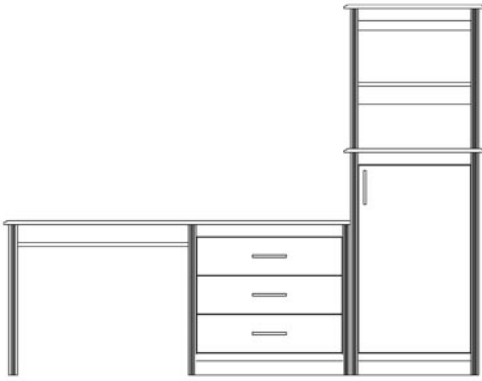

W-100-MO-36

King Headboard
78W x 1-1/2D x 36H

Large Dresser

Small Dresser

Nightstand/Chest

End Table

(images for reference only)

WOODROW

A-DCMB-100

Desk/Chest/Refrigerator
Cabinet w/Bookcase
94W x 24D x 72H

A-DCMB-100-B

Refrigerator Cabinet
27W x 24D x 44H

A-DCMB-100-A

Desk/Chest
66W x 20D x 30H

A-DCMB-100-C

Bookcase
27W x 12D x 28H