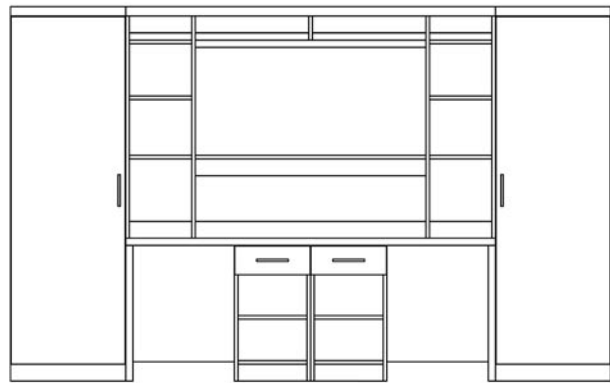

A-WU-1024

Wall Unit
125W x 24D x 78H

A-WU-1024-B

Desk
77W x 22D x 30H

A-WU-1024-D

Cabinet
15W x 20D x 29H

A-WU-1024-A

Wardrobe
24W x 24D x 78H

A-WU-1024-C

Bridge
77W x 22D x 48H

All modular wall units are available in lefts and rights. Please specify when placing your order.