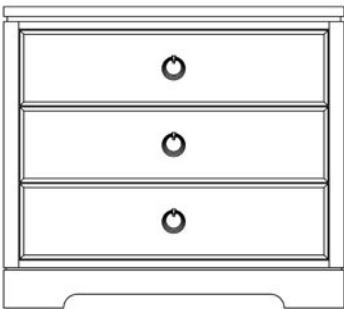

WOODROW

W-008-C-D-RT
TV Chest TLF Shelves behind door.
56-3/4W x 24D x 44H

W-008-MWC-MBC-RT
TV Chest VQ Mini-bar space behind door.
56-3/4W x 24D x 44H

W-009-C-DVD
4-Drawer TV Chest
34W x 20D x 45H

W-008-C
3-Drawer Chest
34W x 20D x 30H