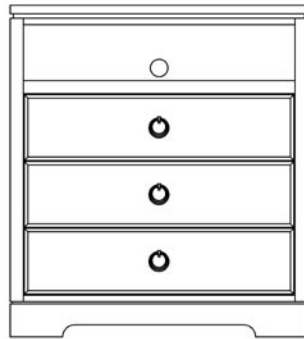

WOODROW

W-008-C-D-RT
TV Chest TLF Shelves behind door.
56-3/4W x 24D x 44H

W-008-MWC-MBC-RT
TV Chest VQ Mini-bar space behind door.
56-3/4W x 24D x 44H

W-009-C-DVD
4-Drawer TV Chest
34W x 20D x 45H

W-008-C
3-Drawer Chest
34W x 20D x 30H