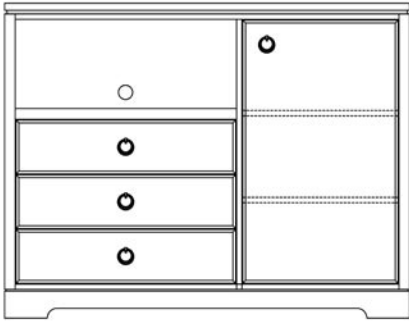

WOODROW

W-008-C-D-RT
TV Chest TLF Shelves behind door.
56-3/4W x 24D x 44H

W-008-MWC-MBC-RT
TV Chest VQ Mini-bar space behind door.
56-3/4W x 24D x 44H

W-009-C-DVD
4-Drawer TV Chest
34W x 20D x 45H

W-008-C
3-Drawer Chest
34W x 20D x 30H