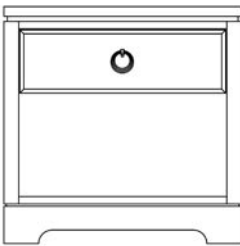

W-008-C
3-Drawer Chest
34W x 20D x 30H

W-001-C-18
1-Drawer Nightstand
18W x 18D x 24H