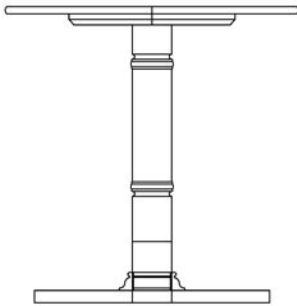

Nightstand/Chest

End Table

(images for reference only)

WOODROW

W-277-MO
End Table
22W x 26D x 24H

W-288-MO
Coffee Table
42W x 22D x 17H

W-026-MO
1-Drawer Desk
42W x 22D x 30H

W-076-MO-GT
Round Dining Table
30DIA x 30H

W-080-MO-4-DL
Drop-Leaf Dining Table
42 DIA x 30H

W-277-MO-R
Round Night Table with shelf
18 DIA x 24H

W-090-C
Suites Dining Table
72W x 36D x 30H

W-080-MO-4
Dining Table
42W x 36D x 30H
W-090-MO-6
Dining Table
60W x 36D x 30H