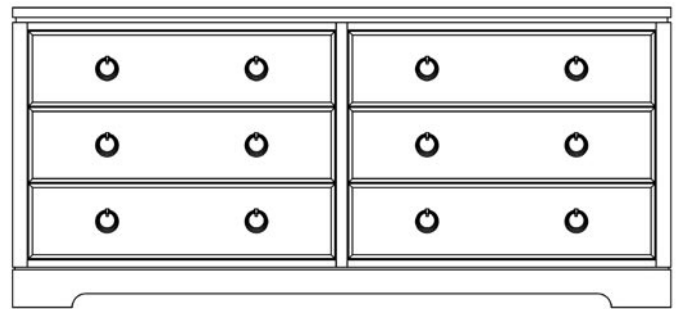

W-012-C
6-Drawer Dresser
66-1/8W x 20D x 30H