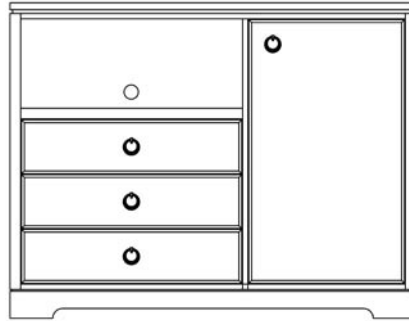

WOODROW

W-008-C-D-RT
TV Chest TLF Shelves behind door.
56-3/4W x 24D x 44H

W-008-MWC-MBC-RT
TV Chest VQ Mini-bar space behind door.
56-3/4W x 24D x 44H

W-009-C-DVD
4-Drawer TV Chest
34W x 20D x 45H

W-008-C
3-Drawer Chest
34W x 20D x 30H