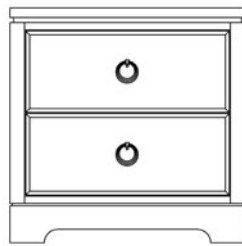

WOODROW

W-008-C-D-RT
TV Chest TLF Shelves behind door.
56-3/4W x 24D x 44H

W-008-MWC-MBC-RT
TV Chest VQ Mini-bar space behind door.
56-3/4W x 24D x 44H

W-009-C-DVD
4-Drawer TV Chest
34W x 20D x 45H

W-008-C
3-Drawer Chest
34W x 20D x 30H

W-008-C-DVD
TV Chest
34W x 20D x 38H

W-012-C
6-Drawer Dresser
66-1/8W x 20D x 30H

W-001-C-18
1-Drawer Nightstand
18W x 18D x 24H

W-002-C-18
2-Drawer Nightstand
18W x 18D x 24H

W-OP-DVD
Optional DVD Cubby
32W x 16D x 5-1/2H